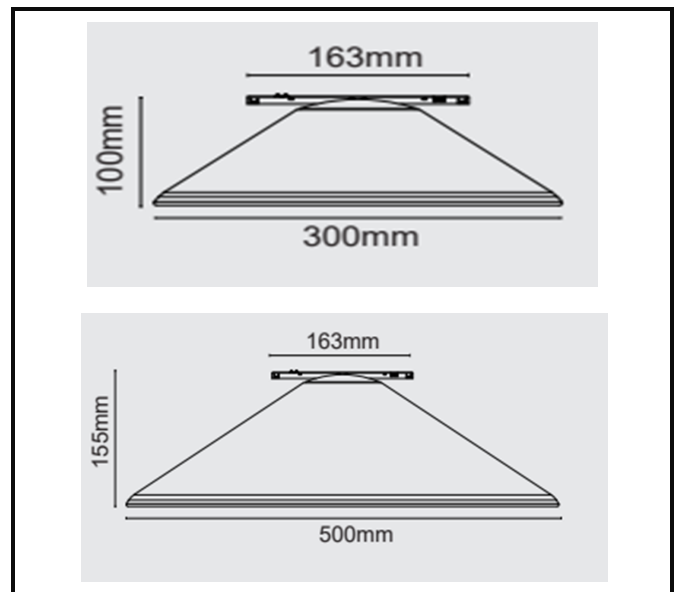

Voyager Sphere Pendant Direct

Performance

Lumen Output	Wattage	lm/cw
300mm 910lm	10w	911lm/cw
500mm 910lm	10w	911lm/cw

Rated Supply Voltage	48V
AC Voltage Range	48V
Mains Frequency	50/60 Hz
Output LF Current Ripple @ 120Hz	<1%
Overvoltage Protection	320 V
In-rush Current	12 A
THD	<10%
Diffuser	Frosted/Opal
Dimming Type (Optional)	DALI
Dimming Range	1—100%
Operating Temperature	-25... +60 °C
Longevity (L70/B10) OSRAM LED	60,000 hours
Colour Rendering (3 SDCM)	Ra>90
Mounting	Surface/ Suspended
Dimensions	
Weight	1.9kg
Warranty	5 Years
Certification	CE, ROHS