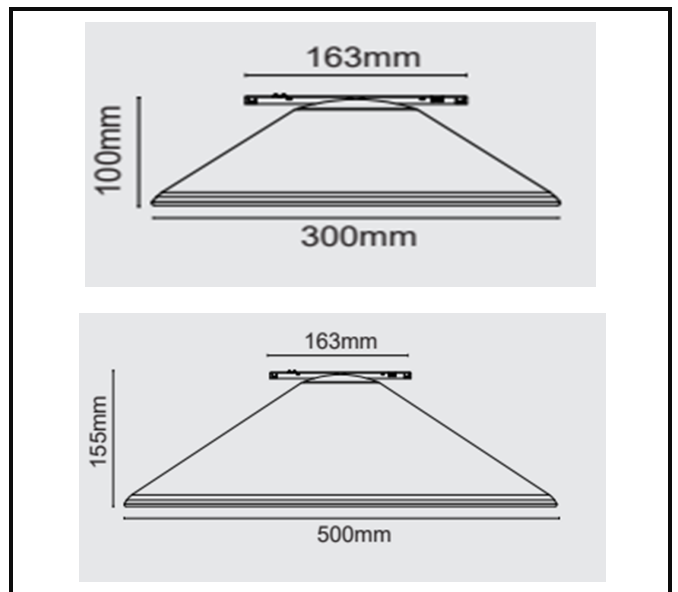

Voyager Sphere Pendant - In Direct

Performance

Lumen Output	Wattage	lm/cw
300mm 910lm	10w	911lm/cw
500mm 910lm	10w	911lm/cw

Rated Supply Voltage	48V
AC Voltage Range	48V
Mains Frequency	50/60 Hz
Output LF Current Ripple @ 120Hz	<1%
Overvoltage Protection	320 V
In-rush Current	12 A
THD	<10%
Diffuser	N/A
Dimming Type (Optional)	DALI
Dimming Range	1—100%
Operating Temperature	-25... +60 °C
Longevity (L70/B10) OSRAM LED	60,000 hours
Colour Rendering (3 SDCM)	Ra>90
Mounting	Surface/ Suspended
Dimensions	
Weight	1.9kg
Warranty	5 Years
Certification	CE, ROHS