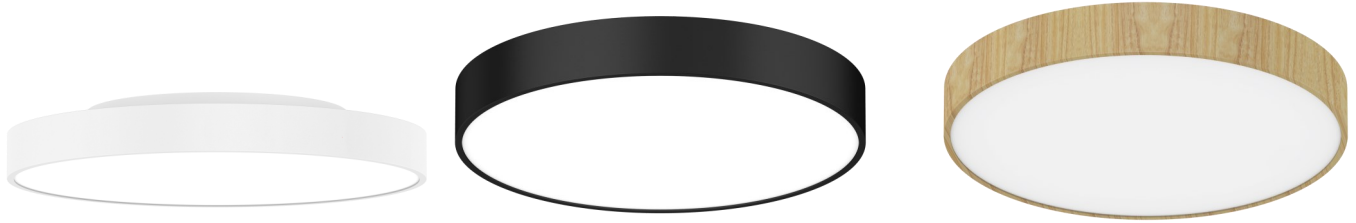

# LUNER Ø400mm

## Emergency (Optional)

BLF	Lumen Output
12%	246lm

Rated Supply Voltage	220—240 V
AC Voltage Range	198—264 V
Kelvin	3000K - 4000K
Colour Of Body	Black - White - Wood grain
Diffuser	Microprism
Direct - Indirect	88% Down 12% Up
UGR	<18
Dimming Type	DALI
Operating Temperature	-25... +60 °C
Longevity (L80/B10)	60,000 hours
Colour Rendering (3 SDCM)	Ra>82 Ra>90
IP Rating	IP40
Dimensions	Ø400 x 85mm
Weight	2.6 kg
Warranty	5 Years
Certification	CE, ROHS