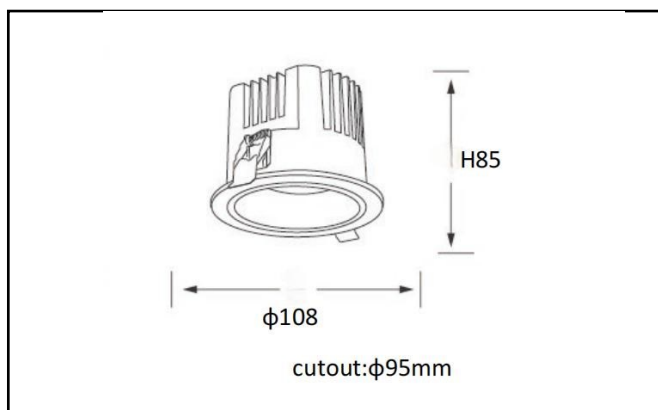

54 lighting

Tel: 01342 395625 | Email: info@54lighting.co.uk | Web: www.54lighting.co.uk

Unit 1, Haysbridge Farm, Farm Approach, Brickhouse Lane, South Godstone, Surrey, RH9 8JW